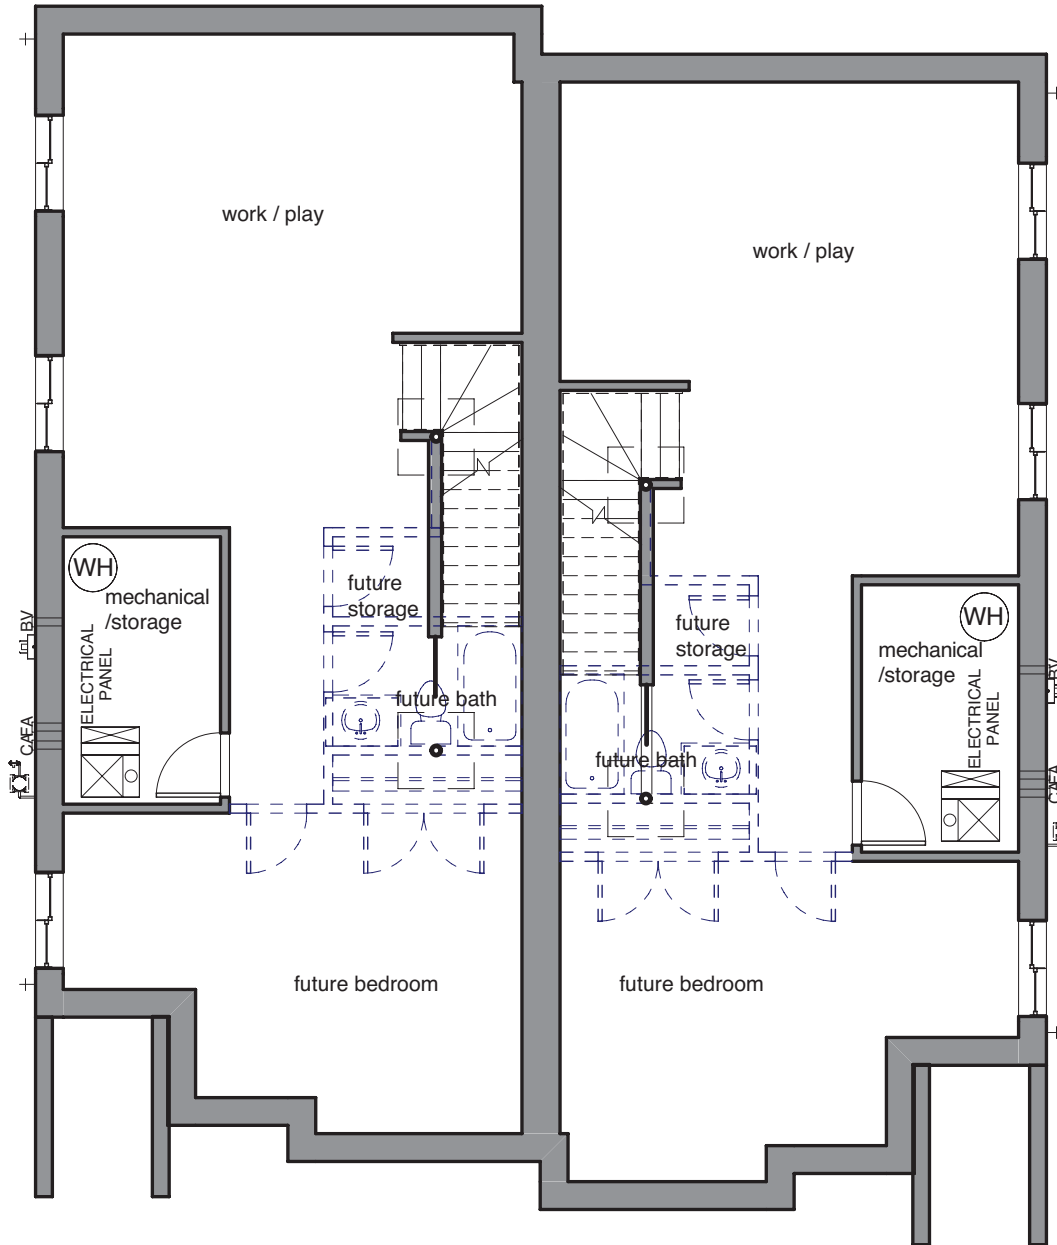

Plan rendering is shown for illustrative purposes only and is subject to change

403 770-4700
NIKLAGROUP.COM

TOTAL 1938 SQ FT

NIK HAUS

BY NIKLAS GROUP

Plan rendering is shown for illustrative purposes only and is subject to change

MAIN FLOOR
968 SQ FT
TOTAL 1938 SQ FT

403 770-4700
NIKLAGROUP.COM

NIK HAUS

BY NIKLAS GROUP

Plan rendering is shown for illustrative purposes only and is subject to change

UPPER FLOOR
970 SQ FT
TOTAL 1938 SQ FT

403 770-4700
NIKLAGROUP.COM

NIK HAUS

BY NIKLAS GROUP

Plan rendering is shown for illustrative purposes only and is subject to change

BASEMENT
(UNFINISHED)
TOTAL 1938 SQ FT