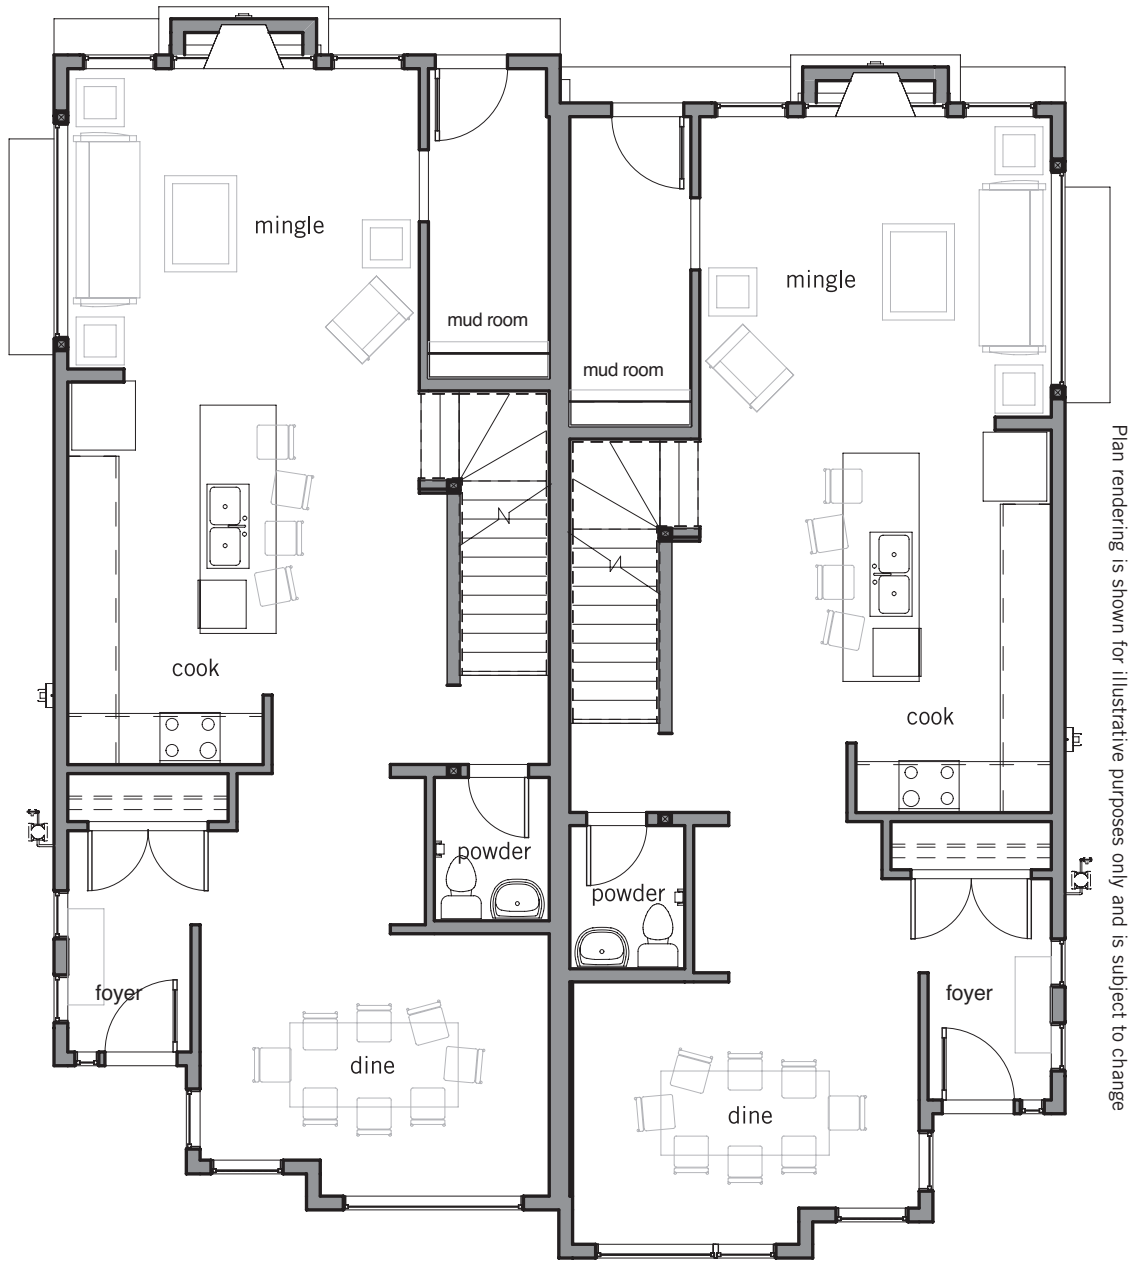

Plan rendering is shown for illustrative purposes only and is subject to change

403 770-4700
NIKLAGROUP.COM

TOTAL 1938 SQ FT

NIK HAUS

BY NIKLAS GROUP

Plan rendering is shown for illustrative purposes only and is subject to change

MAIN FLOOR
968 SQ FT
TOTAL 1938 SQ FT

403 770-4700
NIKLAGROUP.COM

NIK HAUS

BY NIKLAS GROUP

Plan rendering is shown for illustrative purposes only and is subject to change

UPPER FLOOR
970 SQ FT
TOTAL 1938 SQ FT

403 770-4700
NIKLAGROUP.COM

NIK HAUS

BY NIKLAS GROUP

Plan rendering is shown for illustrative purposes only and is subject to change

BASEMENT
(UNFINISHED)
TOTAL 1938 SQ FT