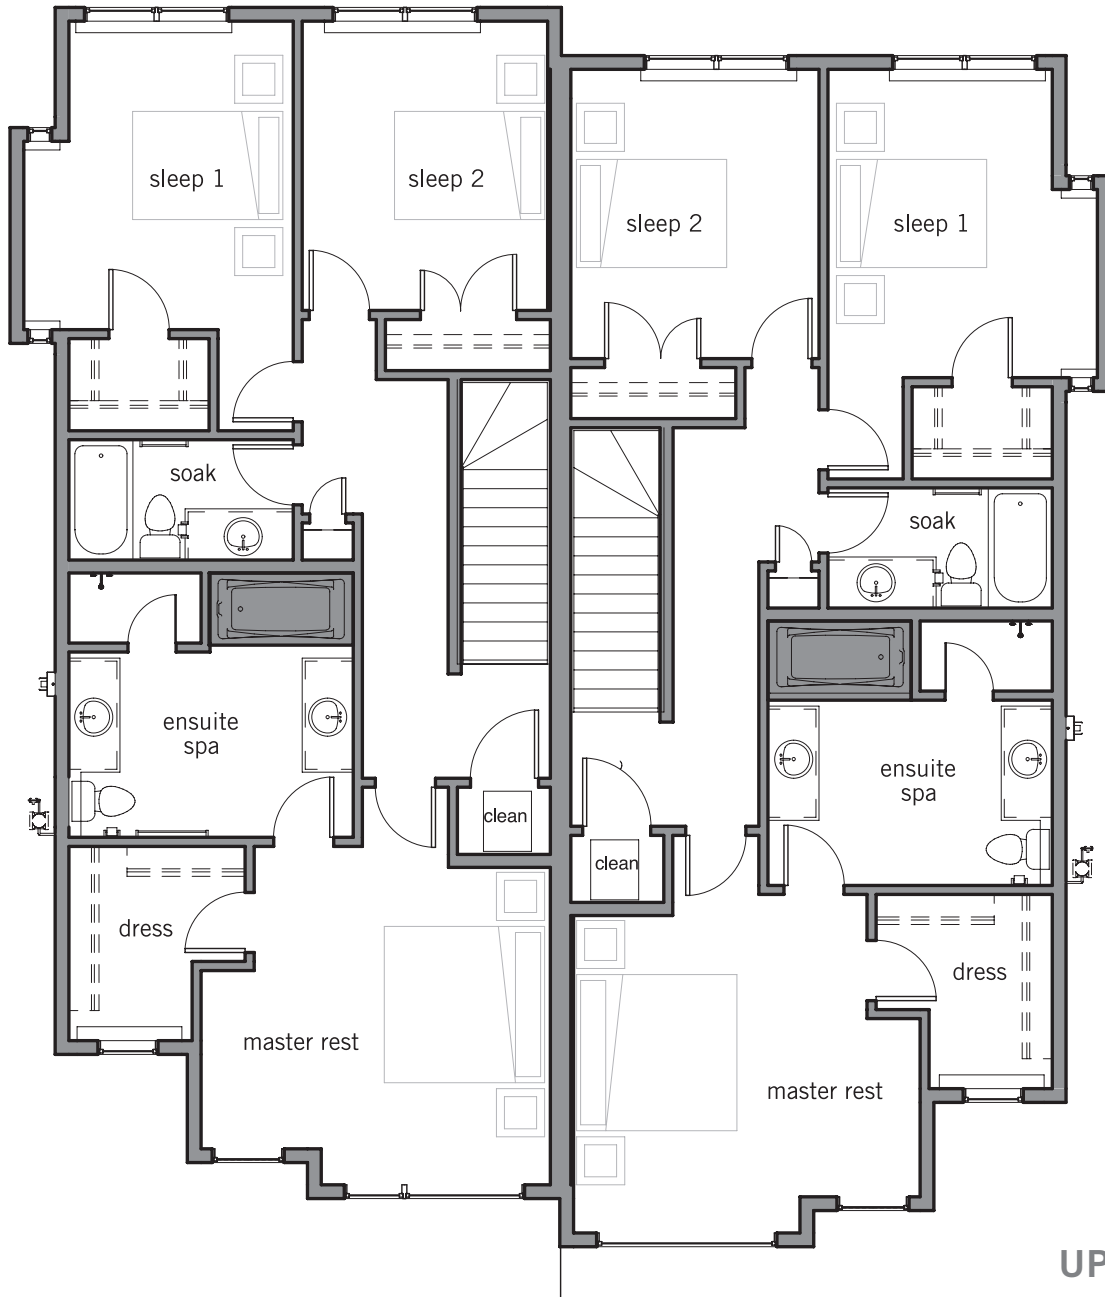

Plan rendering is shown for illustrative purposes only and is subject to change

403 770-4700
NIKLAGROUP.COM

TOTAL 1938 SQ FT

NIK HAUS

BY NIKLAS GROUP

Plan rendering is shown for illustrative purposes only and is subject to change

MAIN FLOOR
968 SQ FT
TOTAL 1938 SQ FT

403 770-4700
NIKLAGROUP.COM

NIK HAUS

BY NIKLAS GROUP

Plan rendering is shown for illustrative purposes only and is subject to change

UPPER FLOOR
970 SQ FT
TOTAL 1938 SQ FT